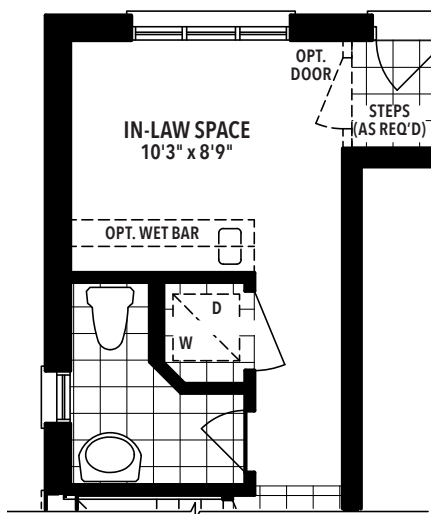

VALLEYVIEW

BY THE CREDIT RIVER

THE MAPLE

Elev. A - 1,641 sq. ft.

VALLEYVIEW

BY THE CREDIT RIVER

THE MAPLE

Elev. A - 1,641 sq. ft.

THE MAPLE

Elev. A - 1,641 sq. ft.

OPT. BALCONY
MAIN FLOOR PLAN

LOWER FLOOR PLAN
ELEV. A

MAIN FLOOR PLAN
ELEV. A

UPPER FLOOR PLAN
ELEV. A

PART. OPT. BATH
LOWER FLOOR PLAN

PART. OPT. LAUNDRY
LOWER FLOOR PLAN

BASEMENT FLOOR PLAN
ELEV. A