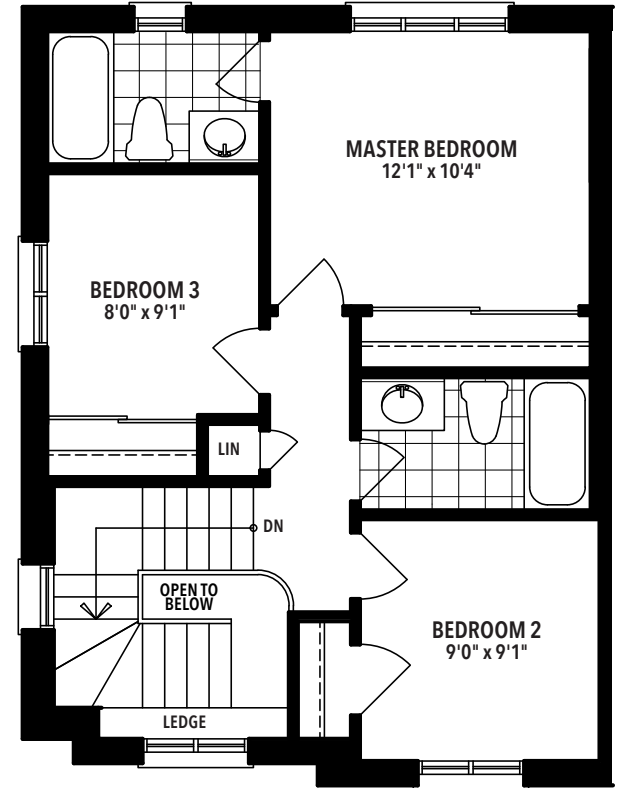

VALLEYVIEW

BY THE CREDIT RIVER

THE MAPLE

Elev. A - 1,641 sq. ft.

VALLEYVIEW

BY THE CREDIT RIVER

THE MAPLE

Elev. A - 1,641 sq. ft.

THE MAPLE

Elev. A - 1,641 sq. ft.

OPT. BALCONY
MAIN FLOOR PLAN

LOWER FLOOR PLAN
ELEV. A

MAIN FLOOR PLAN
ELEV. A

UPPER FLOOR PLAN
ELEV. A

PART. OPT. BATH
LOWER FLOOR PLAN

PART. OPT. LAUNDRY
LOWER FLOOR PLAN

BASEMENT FLOOR PLAN
ELEV. A