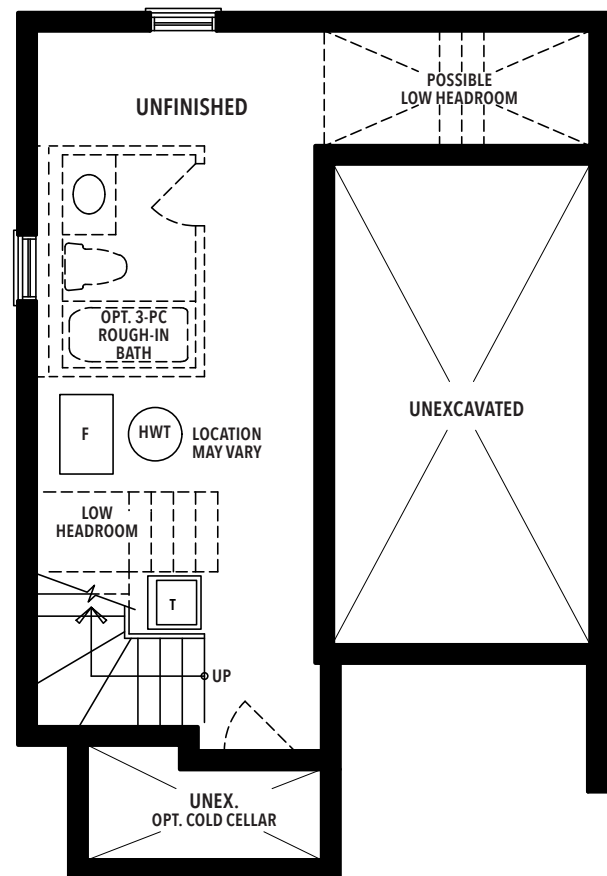

VALLEYVIEW

BY THE CREDIT RIVER

THE MAPLE

Elev. A - 1,641 sq. ft.

VALLEYVIEW

BY THE CREDIT RIVER

THE MAPLE

Elev. A - 1,641 sq. ft.

THE MAPLE

Elev. A - 1,641 sq. ft.

OPT. BALCONY
MAIN FLOOR PLAN

LOWER FLOOR PLAN
ELEV. A

MAIN FLOOR PLAN
ELEV. A

UPPER FLOOR PLAN
ELEV. A

PART. OPT. BATH
LOWER FLOOR PLAN

PART. OPT. LAUNDRY
LOWER FLOOR PLAN

BASEMENT FLOOR PLAN
ELEV. A