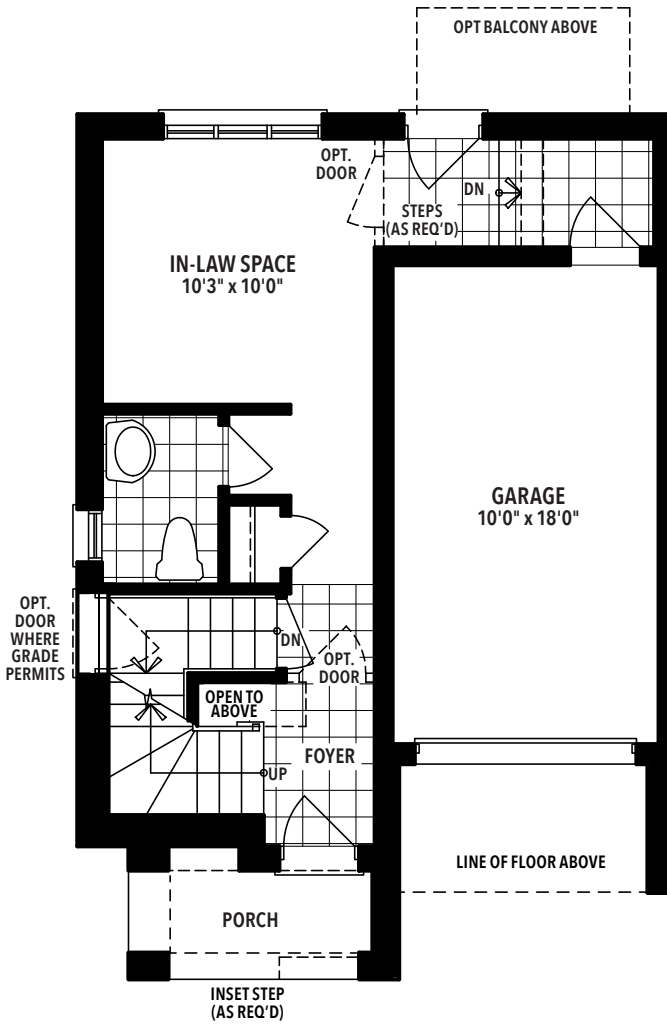

VALLEYVIEW

BY THE CREDIT RIVER

THE MAPLE

Elev. A - 1,641 sq. ft.

VALLEYVIEW

BY THE CREDIT RIVER

THE MAPLE

Elev. A - 1,641 sq. ft.

THE MAPLE

Elev. A - 1,641 sq. ft.

OPT. BALCONY
MAIN FLOOR PLAN

LOWER FLOOR PLAN
ELEV. A

MAIN FLOOR PLAN
ELEV. A

UPPER FLOOR PLAN
ELEV. A

PART. OPT. BATH
LOWER FLOOR PLAN

PART. OPT. LAUNDRY
LOWER FLOOR PLAN

BASEMENT FLOOR PLAN
ELEV. A