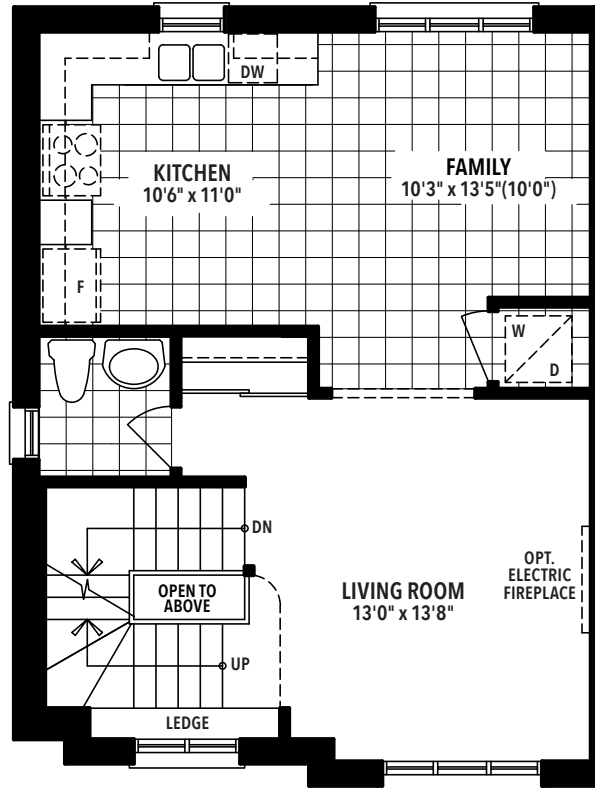

VALLEYVIEW

BY THE CREDIT RIVER

THE MAPLE

Elev. A - 1,641 sq. ft.

VALLEYVIEW

BY THE CREDIT RIVER

THE MAPLE

Elev. A - 1,641 sq. ft.

THE MAPLE

Elev. A - 1,641 sq. ft.

OPT. BALCONY
MAIN FLOOR PLAN

LOWER FLOOR PLAN
ELEV. A

MAIN FLOOR PLAN
ELEV. A

UPPER FLOOR PLAN
ELEV. A

PART. OPT. BATH
LOWER FLOOR PLAN

PART. OPT. LAUNDRY
LOWER FLOOR PLAN

BASEMENT FLOOR PLAN
ELEV. A