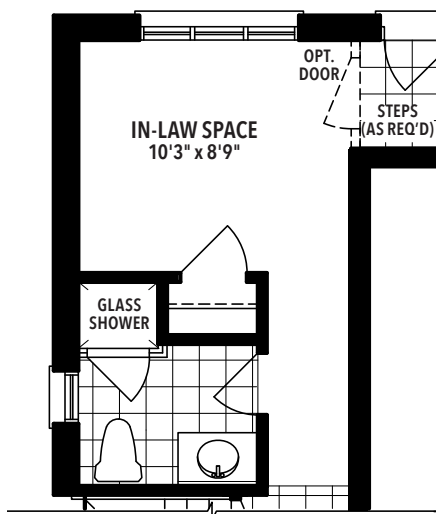

VALLEYVIEW

BY THE CREDIT RIVER

THE MAPLE

Elev. A - 1,641 sq. ft.

VALLEYVIEW

BY THE CREDIT RIVER

THE MAPLE

Elev. A - 1,641 sq. ft.

THE MAPLE

Elev. A - 1,641 sq. ft.

OPT. BALCONY
MAIN FLOOR PLAN

LOWER FLOOR PLAN
ELEV. A

MAIN FLOOR PLAN
ELEV. A

UPPER FLOOR PLAN
ELEV. A

PART. OPT. BATH
LOWER FLOOR PLAN

PART. OPT. LAUNDRY
LOWER FLOOR PLAN

BASEMENT FLOOR PLAN
ELEV. A