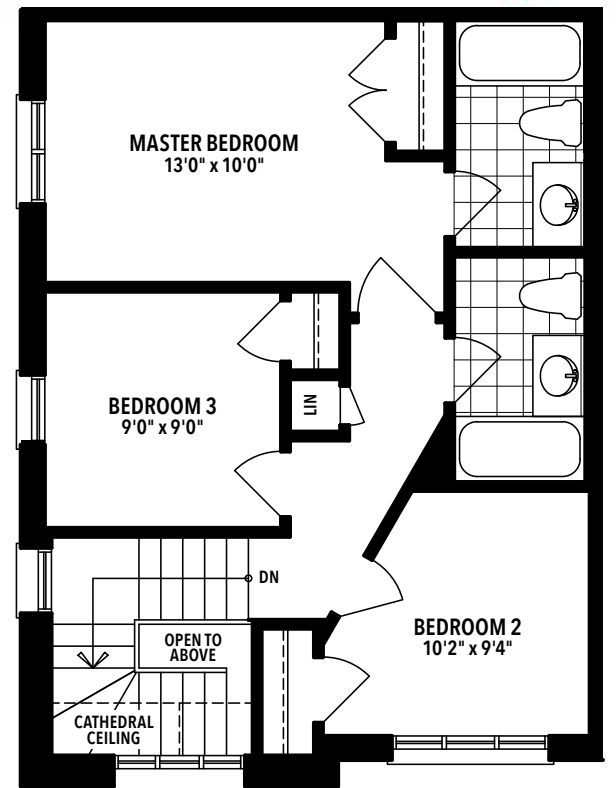

VALLEYVIEW

BY THE CREDIT RIVER

THE ASPEN

Elev. B - 1,631 sq. ft.

VALLEYVIEW

BY THE CREDIT RIVER

THE ASPEN

Elev. B - 1,631 sq. ft.

THE ASPEN

Elev. B - 1,631 sq. ft.

LOWER FLOOR PLAN
ELEV. B

MAIN FLOOR PLAN
ELEV. B

UPPER FLOOR PLAN
ELEV. B

PART. OPT. BATH
LOWER FLOOR PLAN
ELEV. B

PART. OPT. LAUNDRY
LOWER FLOOR PLAN
ELEV. B

OPT. MAIN FLOOR PLAN
ELEV. B

BASEMENT FLOOR PLAN
ELEV. B

PART. OPT. LAUNDRY
ELEV. B