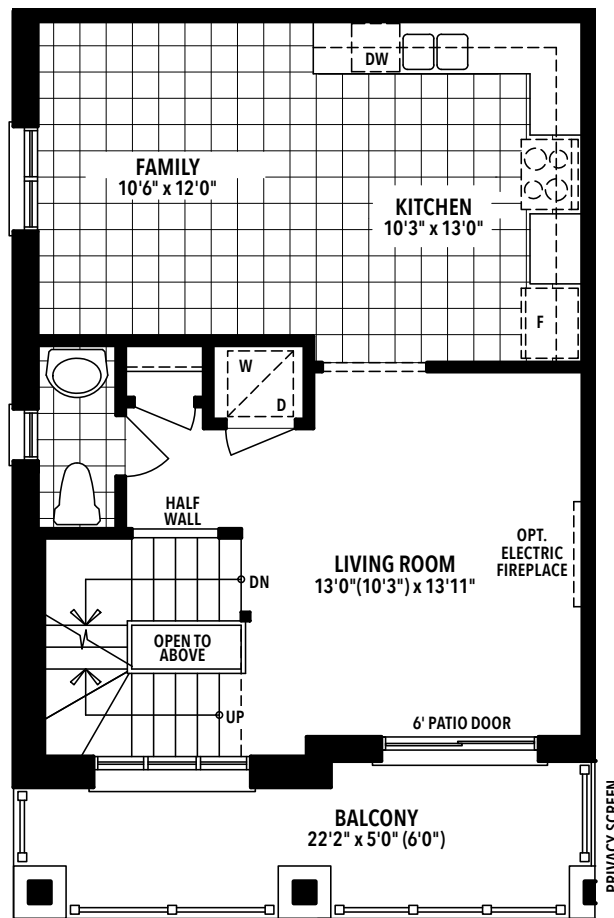

VALLEYVIEW

BY THE CREDIT RIVER

THE ASPEN

Elev. B - 1,631 sq. ft.

VALLEYVIEW

BY THE CREDIT RIVER

THE ASPEN

Elev. B - 1,631 sq. ft.

THE ASPEN

Elev. B - 1,631 sq. ft.

LOWER FLOOR PLAN
ELEV. B

MAIN FLOOR PLAN
ELEV. B

UPPER FLOOR PLAN
ELEV. B

PART. OPT. BATH
LOWER FLOOR PLAN
ELEV. B

PART. OPT. LAUNDRY
LOWER FLOOR PLAN
ELEV. B

OPT. MAIN FLOOR PLAN
ELEV. B

BASEMENT FLOOR PLAN
ELEV. B

PART. OPT. LAUNDRY
ELEV. B