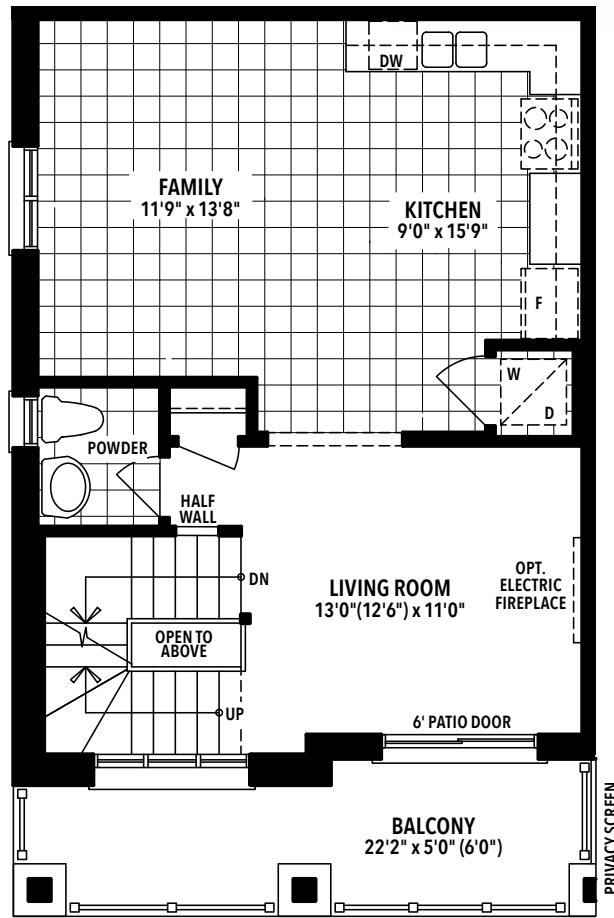

VALLEYVIEW

BY THE CREDIT RIVER

THE ASPEN

Elev. B - 1,631 sq. ft.

VALLEYVIEW

BY THE CREDIT RIVER

THE ASPEN

Elev. B - 1,631 sq. ft.

THE ASPEN

Elev. B - 1,631 sq. ft.

LOWER FLOOR PLAN
ELEV. B

MAIN FLOOR PLAN
ELEV. B

UPPER FLOOR PLAN
ELEV. B

PART. OPT. BATH
LOWER FLOOR PLAN
ELEV. B

PART. OPT. LAUNDRY
LOWER FLOOR PLAN
ELEV. B

OPT. MAIN FLOOR PLAN
ELEV. B

BASEMENT FLOOR PLAN
ELEV. B

PART. OPT. LAUNDRY
ELEV. B