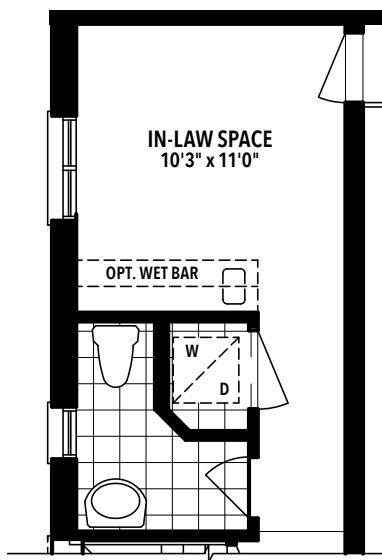

VALLEYVIEW

BY THE CREDIT RIVER

THE ASPEN

Elev. B - 1,631 sq. ft.

VALLEYVIEW

BY THE CREDIT RIVER

THE ASPEN

Elev. B - 1,631 sq. ft.

THE ASPEN

Elev. B - 1,631 sq. ft.

LOWER FLOOR PLAN
ELEV. B

MAIN FLOOR PLAN
ELEV. B

UPPER FLOOR PLAN
ELEV. B

PART. OPT. BATH
LOWER FLOOR PLAN
ELEV. B

PART. OPT. LAUNDRY
LOWER FLOOR PLAN
ELEV. B

OPT. MAIN FLOOR PLAN
ELEV. B