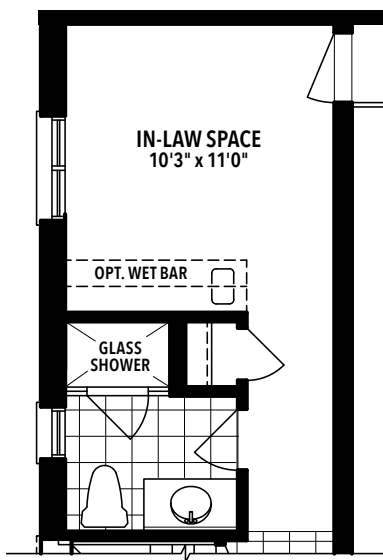

VALLEYVIEW

BY THE CREDIT RIVER

THE ASPEN

Elev. B - 1,631 sq. ft.

VALLEYVIEW

BY THE CREDIT RIVER

THE ASPEN

Elev. B - 1,631 sq. ft.

THE ASPEN

Elev. B - 1,631 sq. ft.

LOWER FLOOR PLAN
ELEV. B

MAIN FLOOR PLAN
ELEV. B

UPPER FLOOR PLAN
ELEV. B

PART. OPT. BATH
LOWER FLOOR PLAN
ELEV. B

PART. OPT. LAUNDRY
LOWER FLOOR PLAN
ELEV. B

OPT. MAIN FLOOR PLAN
ELEV. B

BASEMENT FLOOR PLAN
ELEV. B

PART. OPT. LAUNDRY
ELEV. B