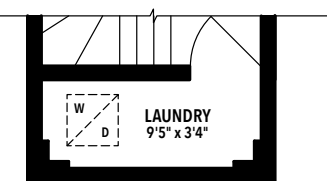

BASEMENT FLOOR PLAN
ELEV. B

PART. OPT. LAUNDRY
ELEV. B