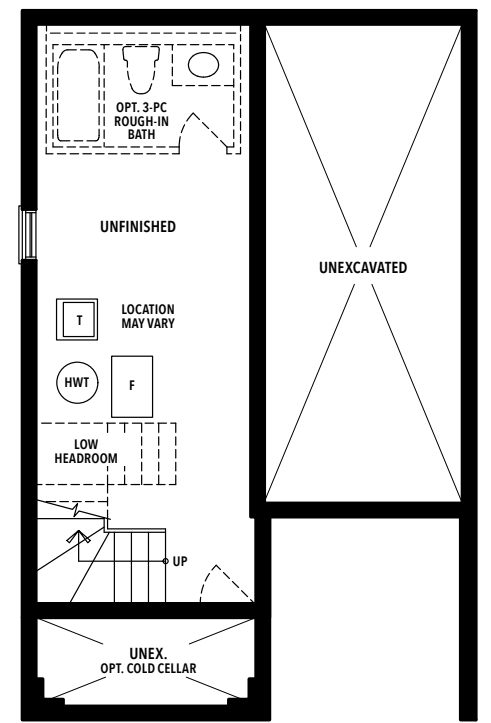

VALLEYVIEW

BY THE CREDIT RIVER

THE ASPEN

Elev. B - 1,631 sq. ft.

VALLEYVIEW

BY THE CREDIT RIVER

THE ASPEN

Elev. B - 1,631 sq. ft.

THE ASPEN

Elev. B - 1,631 sq. ft.

LOWER FLOOR PLAN
ELEV. B

MAIN FLOOR PLAN
ELEV. B

UPPER FLOOR PLAN
ELEV. B

PART. OPT. BATH
LOWER FLOOR PLAN
ELEV. B

PART. OPT. LAUNDRY
LOWER FLOOR PLAN
ELEV. B

OPT. MAIN FLOOR PLAN
ELEV. B