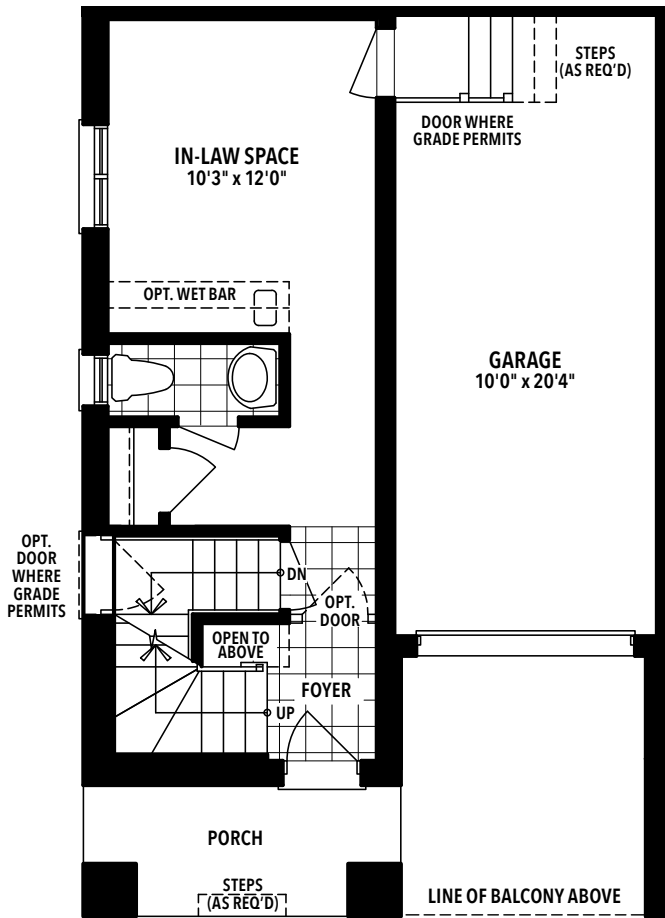

VALLEYVIEW

BY THE CREDIT RIVER

THE ASPEN

Elev. B - 1,631 sq. ft.

VALLEYVIEW

BY THE CREDIT RIVER

THE ASPEN

Elev. B - 1,631 sq. ft.

THE ASPEN

Elev. B - 1,631 sq. ft.

LOWER FLOOR PLAN
ELEV. B

MAIN FLOOR PLAN
ELEV. B

UPPER FLOOR PLAN
ELEV. B

PART. OPT. BATH
LOWER FLOOR PLAN
ELEV. B

PART. OPT. LAUNDRY
LOWER FLOOR PLAN
ELEV. B

OPT. MAIN FLOOR PLAN
ELEV. B

BASEMENT FLOOR PLAN
ELEV. B

PART. OPT. LAUNDRY
ELEV. B